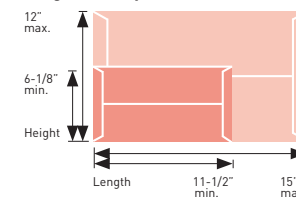

Large Envelope (flats)

	minimum	maximum
length	11-1/2"	15"
height	6-1/8"	12"
thickness	1/4"	3/4"
weight	-	13 oz.

Flats with following characteristics are subject to parcel prices:

- Not flexible (does not bend by at least 1" along length or 2" along height)
- Not rectangular
- Not uniform in thickness (up to 1/4")

Letters (min. size 5" x 6") can qualify as a flat if over 1/4" thick, and meet other requirements for flats.