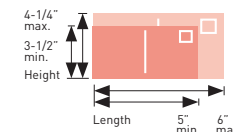

Postcards

	minimum	maximum
length	5"	6"
height	3-1/2"	4-1/4"
thickness	0.007"	0.016"

To get started on your next project contact a Square One representative or visit sqone.net