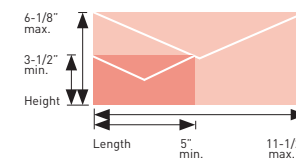

PERMIT FEES

Permit Application	$225.00
Annual Fee	$225.00

EVERY DOOR DIRECT MAIL™

Every Door Direct Mail enables you to extend your customer reach via saturation mail without the need for mailing lists, permits, and the associated fees. With Every Door Direct Mail, you create a saturation mailing without applying individual names and addresses to each mailpiece.

Every Door Direct Mail can be used for local mailings, regional initiatives or large campaigns. Send a quick sales announcement to an in-depth product story. Include coupons, maps, menus, event calendars, etc.

Flat-sized mailpieces must conform to these guidelines:

- Rectangular with four square corners
- More than 10-1/2 in length **OR** more than 6-1/8 inches in height **OR** more than 1/4 inch thick
- Pieces cannot be more than 15 inches in length **OR** 12 inches in height **OR** 3/4 inch thick
- The whole mailing label must fit on the top half of the mailpiece

PER PIECE FEES: (Additional shipping or trucking fees may apply)

Local Post Office	Commercial	Non-Local
$0.156	$0.165	$0.219

ADDITIONAL INFORMATION

First Class/Standard Mail

Letters

	minimum	maximum
length	5"	11-1/2"
height	3-1/2"	6-1/8"
thickness	0.007"	1/4"
weight (presorted)	-	3.5 oz.
weight (automation)	-	3.5 oz.

First Class letters meeting one or more of the nonmachinable characteristics in DMM 101.1.2 are also subject to the $0.20 nonmachinable surcharge.